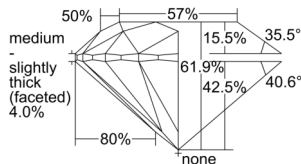

GIA®

FACSIMILE

GIA REPORT 2507627545

Verify this report at GIA.edu

GIA NATURAL DIAMOND DOSSIER®

October 11, 2024
GIA Report Number 2507627545
Shape and Cutting Style ..... Round Brilliant
Measurements ..... 5.08 - 5.10 x 3.15 mm

GRADING RESULTS

Carat Weight ..... 0.50 carat
Color Grade ..... H
Clarity Grade VS2
Cut Grade ..... Excellent

ADDITIONAL GRADING INFORMATION

Polish ..... Excellent
Symmetry ..... Excellent
Fluorescence ..... None
Clarity Characteristics ..... Cloud
Inscription(s): GIA 2507627545

PROPORTIONS

Profile to actual proportions

GRADING SCALES

GIA COLOR SCALE	GIA CLARITY SCALE	GIA CUT SCALE	
D	FLAWLESS	EXCELLENT	
E	INTERNALLY FLAWLESS		
F		VVS₁	VERY GOOD
G	VVS₂		
H	VS₁	GOOD	
I	VS₂		
J	SI₁	FAIR	
K	SI₂		
L	I₁	POOR	
M	I₂		
N	I₃		
O			
P			
Q			
R			
S			
T			
U			
V			
W			
X			
Y			
Z