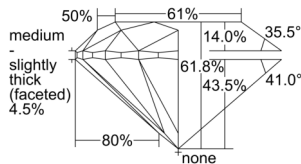

GIA®

FACSIMILE

GIA REPORT 2507627776

Verify this report at GIA.edu

GIA NATURAL DIAMOND DOSSIER®

October 11, 2024
GIA Report Number 2507627776
Shape and Cutting Style ..... Round Brilliant
Measurements ..... 4.55 - 4.59 x 2.82 mm

GRADING RESULTS

Carat Weight ..... 0.37 carat
Color Grade ..... K
Clarity Grade S11
Cut Grade ..... Excellent

ADDITIONAL GRADING INFORMATION

Polish ..... Excellent
Symmetry ..... Excellent
Fluorescence ..... None
Clarity Characteristics ..... Feather, Crystal, Cloud
Inscription(s): GIA 2507627776

PROPORTIONS

Profile to actual proportions

GRADING SCALES

GIA COLOR SCALE	GIA CLARITY SCALE	GIA CUT SCALE
COLOREDNESS	FLAWLESS	EXCELLENT
D		
E	INTERNALLY FLAWLESS	VERY GOOD
F		
G	VVS₁	GOOD
H		
I	VVS₂	FAIR
J		
K	VS₁	POOR
L		
M	VS₂	
N		
O	SI₁	
P		
Q	SI₂	
R		
S	I₁	
T		
U	I₂	
V		
W	I₃	
X		
Y		
Z