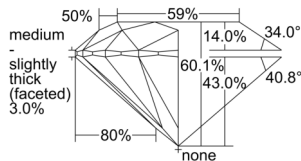

GIA®

FACSIMILE

GIA REPORT 2507628449

Verify this report at GIA.edu

GIA NATURAL DIAMOND DOSSIER®

October 11, 2024
GIA Report Number 2507628449
Shape and Cutting Style ..... Round Brilliant
Measurements ..... 4.35 - 4.38 x 2.62 mm

GRADING RESULTS

Carat Weight ..... 0.30 carat
Color Grade ..... F
Clarity Grade S11
Cut Grade ..... Excellent

ADDITIONAL GRADING INFORMATION

Polish ..... Excellent
Symmetry ..... Excellent
Fluorescence ..... None
Clarity Characteristics ..... Crystal, Cloud
Inscription(s): GIA 2507628449

PROPORTIONS

Profile to actual proportions

GRADING SCALES

GIA COLOR SCALE	GIA CLARITY SCALE	GIA CUT SCALE
D	FLAWLESS	EXCELLENT
E	FLAWLESS	
F	INTERNALLY FLAWLESS	VERY GOOD
G	FLAWLESS	
H	VVS₁	GOOD
I	VVS₂	
J	VS₁	FAIR
K	VS₂	
L	S1₁	POOR
M	S1₂	
N	I₁	
O	I₂	
P	I₃	
Q		
R		
S		
T		
U		
V		
W		
X		
Y		
Z