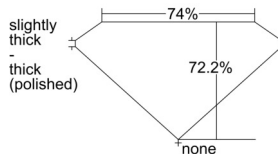

GIA®

FACSIMILE

GIA REPORT 2507629639

Verify this report at GIA.edu

GIA NATURAL DIAMOND DOSSIER®

October 14, 2024
GIA Report Number 2507629639
Shape and Cutting Style ..... Square Modified Brilliant
Measurements ..... 4.89 x 4.86 x 3.51 mm

GRADING RESULTS

Carat Weight ..... 0.70 carat
Color Grade ..... E
Clarity Grade VVS1

ADDITIONAL GRADING INFORMATION

Polish ..... Excellent
Symmetry ..... Excellent
Fluorescence ..... None
Clarity Characteristics ..... Cloud, Pinpoint, Feather
Inscription(s): GIA 2507629639

PROPORTIONS

Profile not to actual proportions

GRADING SCALES

GIA COLOR SCALE		GIA CLARITY SCALE			
COLORLESS	D	VERY VERY SLIGHTLY INCLUDED	FLAWLESS		
	E		INTERNALLY FLAWLESS		
	F	VERY SLIGHTLY INCLUDED	VVS₁		
	G		VVS₂		
	H		VS₁		
	NEAR COLORLESS	I	SLIGHTLY INCLUDED	VS₂	
		J		SI₁	
		FAINT	K	INCLUDED	SI₂
			L		I₁
			M		I₂
VERT LIGHT	N	LIGHT	I₃		
	O				
	P				
	Q				
	R