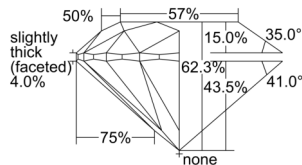

GIA®

FACSIMILE

GIA REPORT 2507633105

Verify this report at GIA.edu

GIA NATURAL DIAMOND DOSSIER®

October 11, 2024
GIA Report Number 2507633105
Shape and Cutting Style ..... Round Brilliant
Measurements ..... 5.21 - 5.23 x 3.25 mm

GRADING RESULTS

Carat Weight ..... 0.55 carat
Color Grade ..... E
Clarity Grade S11
Cut Grade ..... Excellent

ADDITIONAL GRADING INFORMATION

Polish ..... Excellent
Symmetry ..... Excellent
Fluorescence ..... None
Clarity Characteristics ..... Cloud, Crystal
Inscription(s): GIA 2507633105

PROPORTIONS

Profile to actual proportions