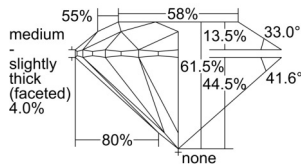

GIA®

FACSIMILE

GIA REPORT 2507633504

Verify this report at GIA.edu

GIA NATURAL DIAMOND DOSSIER®

October 14, 2024
GIA Report Number 2507633504
Shape and Cutting Style ..... Round Brilliant
Measurements ..... 5.21 - 5.23 x 3.21 mm

GRADING RESULTS

Carat Weight ..... 0.53 carat
Color Grade ..... F
Clarity Grade S11
Cut Grade ..... Excellent

ADDITIONAL GRADING INFORMATION

Polish ..... Excellent
Symmetry ..... Excellent
Fluorescence ..... None
Clarity Characteristics ..... Crystal, Cloud
Inscription(s): GIA 2507633504

PROPORTIONS

Profile to actual proportions

GRADING SCALES

GIA COLOR SCALE	GIA CLARITY SCALE	GIA CUT SCALE	
D	FLAWLESS	EXCELLENT	
E	INTERNALLY FLAWLESS		
F		VVS₁	VERY GOOD
G	VVS₂		
H	VS₁	GOOD	
I	VS₂		
J	S1₁	FAIR	
K	S1₂		
L	I₁	POOR	
M	I₂		
N	I₃		
O			
P			
Q			
R			
S			
T			
U			
V			
W			
X			
Y			
Z