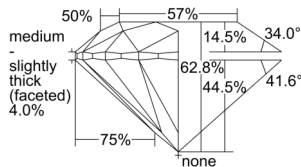

GIA®

FACSIMILE

GIA REPORT 2507634337

Verify this report at GIA.edu

GIA NATURAL DIAMOND DOSSIER®

October 14, 2024
GIA Report Number 2507634337
Shape and Cutting Style ..... Round Brilliant
Measurements ..... 4.69 - 4.72 x 2.95 mm

GRADING RESULTS

Carat Weight ..... 0.40 carat
Color Grade L
Clarity Grade VS1
Cut Grade ..... Excellent

ADDITIONAL GRADING INFORMATION

Polish ..... Excellent
Symmetry ..... Excellent
Fluorescence ..... None
Clarity Characteristics..... Crystal, Feather, Cloud, Pinpoint
Inscription(s): GIA 2507634337

PROPORTIONS

Profile to actual proportions

GRADING SCALES

GIA COLOR SCALE	GIA CLARITY SCALE	GIA CUT SCALE	
D	FLAWLESS	EXCELLENT	
E	INTERNALLY FLAWLESS		
F		VVS₁	VERY GOOD
G	VVS₂		
H	VS₁	GOOD	
I	VS₂		
J	SI₁	FAIR	
K	SI₂		
L	I₁	POOR	
M			
N			
O	I₂		
P			
Q	I₃		
R			
S			
T			
U			
V			
W			
X			
Y			
Z