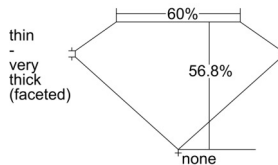

GIA®

FACSIMILE

GIA REPORT 2507638539

Verify this report at GIA.edu

GIA NATURAL DIAMOND DOSSIER®

October 11, 2024
GIA Report Number 2507638539
Shape and Cutting Style ..... Heart Brilliant
Measurements ..... 5.50 x 6.24 x 3.55 mm

GRADING RESULTS

Carat Weight ..... 0.72 carat
Color Grade ..... E
Clarity Grade VVS1

ADDITIONAL GRADING INFORMATION

Polish ..... Excellent
Symmetry ..... Excellent
Fluorescence ..... None
Clarity Characteristics ..... Pinpoint, Feather
Inscription(s): GIA 2507638539

PROPORTIONS

Profile not to actual proportions

GRADING SCALES

GIA COLOR SCALE		GIA CLARITY SCALE			
COLORLESS	D	VERY VERY SLIGHTLY INCLUDED	FLAWLESS		
	E		INTERNALLY FLAWLESS		
	F	VERY SLIGHTLY INCLUDED	VVS₁		
	G		VVS₂		
	H		VS₁		
	NEAR COLORLESS	I	SLIGHTLY INCLUDED	VS₂	
		J		SI₁	
		FAINT	K	INCLUDED	SI₂
			L		I₁
			M		I₂
VERT LIGHT	N	LIGHT	I₃		
	O				
	P				
	Q				
	R