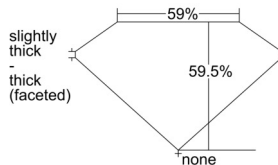

GIA®

FACSIMILE

GIA REPORT 2507639333

Verify this report at GIA.edu

GIA NATURAL DIAMOND DOSSIER®

October 11, 2024
GIA Report Number 2507639333
Shape and Cutting Style ..... Heart Brilliant
Measurements ..... 5.35 x 6.12 x 3.64 mm

GRADING RESULTS

Carat Weight ..... 0.70 carat
Color Grade ..... F
Clarity Grade VS2

ADDITIONAL GRADING INFORMATION

Polish ..... Excellent
Symmetry ..... Excellent
Fluorescence ..... None
Clarity Characteristics..... Feather, Cavity
Inscription(s): GIA 2507639333

PROPORTIONS

Profile not to actual proportions

GRADING SCALES

GIA COLOR SCALE		GIA CLARITY SCALE		
COLORLESS	D	VERY VERY SLIGHTLY INCLUDED	FLAWLESS	
	E		INTERNALLY FLAWLESS	
	F		VVS₁	
	G		VVS₂	
	NEAR COLORLESS	H	VERY SLIGHTLY INCLUDED	VS₁
		I		VS₂
		J	SLIGHTLY INCLUDED	SI₁
		K		SI₂
	L	I₁		
	FAINT	M	INCLUDED	I₂
N		I₃		
O				
P				
VERT LIGHT		Q		
		R		
		S		
		T		
LIGHT	U			
	V			
	W			
	X			
	Y			
	Z