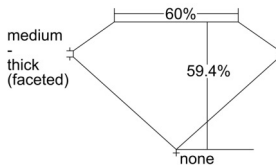

GIA®

FACSIMILE

GIA REPORT 2507639336

Verify this report at GIA.edu

GIA NATURAL DIAMOND DOSSIER®

October 11, 2024
GIA Report Number 2507639336
Shape and Cutting Style ..... Heart Brilliant
Measurements ..... 4.48 x 5.08 x 3.02 mm

GRADING RESULTS

Carat Weight ..... 0.42 carat
Color Grade ..... F
Clarity Grade VS2

ADDITIONAL GRADING INFORMATION

Polish ..... Excellent
Symmetry ..... Excellent
Fluorescence ..... None
Clarity Characteristics..... Feather, Crystal
Inscription(s): GIA 2507639336

PROPORTIONS

Profile not to actual proportions

GRADING SCALES

GIA COLOR SCALE		GIA CLARITY SCALE			
COLORLESS	D	VERY VERY SLIGHTLY INCLUDED	FLAWLESS		
	E		INTERNALLY FLAWLESS		
	F	VERY SLIGHTLY INCLUDED	VVS₁		
	G		VVS₂		
	H		VS₁		
	NEAR COLORLESS	I	SLIGHTLY INCLUDED	VS₂	
		J		SI₁	
		FAINT	K	INCLUDED	SI₂
			L		I₁
	M		I₂		
VERT LIGHT	N		INCLUDED	I₃	
	O				
	P				
	Q				
LIGHT	R				
	S				
	T				
	U				
	V				
	Z