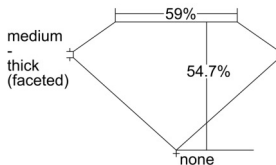

GIA®

FACSIMILE

GIA REPORT 2507649590

Verify this report at GIA.edu

GIA NATURAL DIAMOND DOSSIER®

October 15, 2024
GIA Report Number 2507649590
Shape and Cutting Style ..... Heart Brilliant
Measurements ..... 5.73 x 6.49 x 3.55 mm

GRADING RESULTS

Carat Weight ..... 0.77 carat
Color Grade ..... J
Clarity Grade VS1

ADDITIONAL GRADING INFORMATION

Polish ..... Excellent
Symmetry ..... Excellent
Fluorescence ..... Faint
Clarity Characteristics ..... Cloud, Needle
Inscription(s): GIA 2507649590

PROPORTIONS

Profile not to actual proportions

GRADING SCALES

GIA COLOR SCALE		GIA CLARITY SCALE			
COLORLESS	D	VERY VERY SLIGHTLY INCLUDED	FLAWLESS		
	E		INTERNALLY FLAWLESS		
	F	VERY SLIGHTLY INCLUDED	VVS₁		
	G		VVS₂		
	H		VS₁		
	NEAR COLORLESS	I	SLIGHTLY INCLUDED	VS₂	
		J		SI₁	
		FAINT	K	INCLUDED	SI₂
			L		I₁
			M		I₂
N			I₃		
VERT LIGHT	O	LIGHT			
	P				
	Q				
	R				
	S				
	T				
LIGHT	U				
	V				
	W				
	X				
Y					
Z