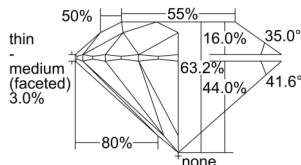

GIA®

FACSIMILE

GIA REPORT 2507651826

Verify this report at GIA.edu

GIA NATURAL DIAMOND DOSSIER®

October 15, 2024
GIA Report Number 2507651826
Shape and Cutting Style ..... Round Brilliant
Measurements ..... 4.26 - 4.30 x 2.70 mm

GRADING RESULTS

Carat Weight ..... 0.30 carat
Color Grade ..... G
Clarity Grade S11
Cut Grade ..... Excellent

ADDITIONAL GRADING INFORMATION

Polish ..... Excellent
Symmetry ..... Excellent
Fluorescence ..... None
Clarity Characteristics ..... Crystal, Cloud
Inscription(s): GIA 2507651826

PROPORTIONS

GRADING SCALES

GIA COLOR SCALE	GIA CLARITY SCALE	GIA CUT SCALE
COLOURLESS D	FLAWLESS	EXCELLENT
E	INTERNALLY FLAWLESS	
F	VVS₁	VERY GOOD
G		
H	VVS₂	GOOD
I	VS₁	
J	VS₂	FAIR
K	S1₁	
L	S1₂	POOR
M	I₁	
N	I₂	
O	I₃	
P		
Q		
R		
S		
T		
U		
V		
W		
X		
Y		
Z