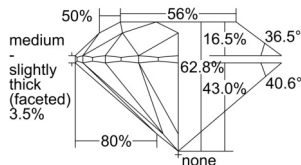

GIA®

FACSIMILE

GIA REPORT 2507654586

Verify this report at gia.edu

GIA NATURAL DIAMOND DOSSIER®

October 15, 2024
GIA Report Number 2507654586
Shape and Cutting Style ..... Round Brilliant
Measurements ..... 5.63 - 5.66 x 3.54 mm

GRADING RESULTS

Carat Weight ..... 0.70 carat
Color Grade ..... G
Clarity Grade S11
Cut Grade ..... Excellent

ADDITIONAL GRADING INFORMATION

Polish ..... Excellent
Symmetry ..... Excellent
Fluorescence ..... None
Clarity Characteristics ..... Crystal, Cloud, Feather
Inscription(s): GIA 2507654586

PROPORTIONS

Profile to actual proportions

GRADING SCALES

GIA COLOR SCALE	GIA CLARITY SCALE	GIA CUT SCALE	
D	FLAWLESS	EXCELLENT	
E	INTERNALLY FLAWLESS		
F		VVS₁	VERY GOOD
G	VVS₂		
H	VS₁	GOOD	
I	VS₂		
J	S1₁	FAIR	
K	S1₂		
L	I₁	POOR	
M	I₂		
N	I₃		
O			
P			
Q			
R			
S			
T			
U			
V			
W			
X			
Y			
Z