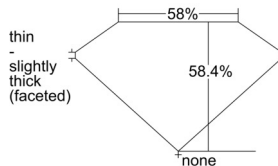

GIA®

FACSIMILE

GIA REPORT 2507670683

Verify this report at GIA.edu

GIA NATURAL DIAMOND DOSSIER®

October 16, 2024
GIA Report Number 2507670683
Shape and Cutting Style ..... Heart Brilliant
Measurements ..... 5.43 x 6.30 x 3.68 mm

GRADING RESULTS

Carat Weight ..... 0.75 carat
Color Grade ..... K
Clarity Grade VS2

ADDITIONAL GRADING INFORMATION

Polish ..... Excellent
Symmetry ..... Very Good
Fluorescence ..... None
Clarity Characteristics..... Crystal, Cloud, Feather
Inscription(s): GIA 2507670683

PROPORTIONS

Profile not to actual proportions

GRADING SCALES

GIA COLOR SCALE		GIA CLARITY SCALE			
COLORLESS	D	VERY VERY SLIGHTLY INCLUDED	FLAWLESS		
	E		INTERNALLY FLAWLESS		
	F	VERY SLIGHTLY INCLUDED	VVS₁		
	G		VVS₂		
	H		VS₁		
	NEAR COLORLESS	I	SLIGHTLY INCLUDED	VS₂	
		J		SI₁	
		FAINT	K	INCLUDED	SI₂
			L		I₁
			M		I₂
VERT LIGHT	N	LIGHT	I₃		
	O				
	P				
	Q				
	R