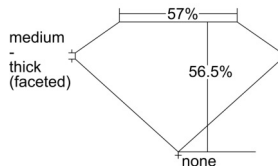

GIA®

FACSIMILE

GIA REPORT 2507670786

Verify this report at GIA.edu

GIA NATURAL DIAMOND DOSSIER®

October 16, 2024
GIA Report Number 2507670786
Shape and Cutting Style ..... Heart Brilliant
Measurements ..... 5.45 x 6.20 x 3.50 mm

GRADING RESULTS

Carat Weight ..... 0.70 carat
Color Grade ..... J
Clarity Grade S11

ADDITIONAL GRADING INFORMATION

Polish ..... Very Good
Symmetry ..... Very Good
Fluorescence ..... None
Clarity Characteristics..... Cloud, Crystal, Feather
Inscription(s): GIA 2507670786

PROPORTIONS

Profile not to actual proportions

GRADING SCALES

GIA COLOR SCALE		GIA CLARITY SCALE			
COLORLESS	D	VERY VERY SLIGHTLY INCLUDED	FLAWLESS		
	E		INTERNALLY FLAWLESS		
	F	VERY SLIGHTLY INCLUDED	VVS₁		
	G		VVS₂		
	H		VS₁		
	NEAR COLORLESS	I	SLIGHTLY INCLUDED	VS₂	
		J		S1₁	
		FAINT	K	INCLUDED	S1₂
			L		I₁
			M		I₂
VERT LIGHT	N	LIGHT	I₃		
	O				
	P				
	Q				
	R