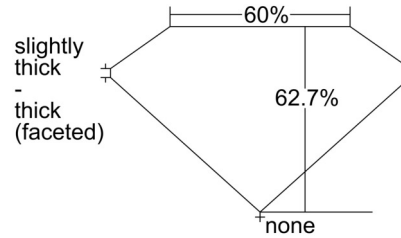

GIA NATURAL DIAMOND GRADING REPORT

November 19, 2024
 GIA Report Number 2507694246
 Shape and Cutting Style Oval Brilliant
 Measurements 8.32 x 5.96 x 3.74 mm

GRADING RESULTS

Carat Weight 1.21 carat
 Color Grade D
 Clarity Grade VVS2

Profile not to actual proportions

CLARITY CHARACTERISTICS

KEY TO SYMBOLS*

- Pinpoint

* Red symbols denote internal characteristics (inclusions). Green or black symbols denote external characteristics (blemishes). Diagram is an approximate representation of the diamond, and symbols shown indicate type, position, and approximate size of clarity characteristics. All clarity characteristics may not be shown. Details of finish are not shown.