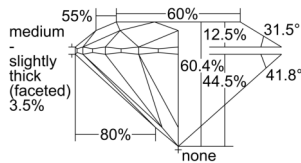

GIA®

FACSIMILE

GIA REPORT 2507697874

Verify this report at GIA.edu

GIA NATURAL DIAMOND DOSSIER®

October 21, 2024
GIA Report Number 2507697874
Shape and Cutting Style ..... Round Brilliant
Measurements ..... 6.01 - 6.04 x 3.64 mm

GRADING RESULTS

Carat Weight ..... 0.80 carat
Color Grade ..... H
Clarity Grade VS2
Cut Grade ..... Excellent

ADDITIONAL GRADING INFORMATION

Polish ..... Excellent
Symmetry ..... Excellent
Fluorescence ..... None
Clarity Characteristics ..... Cloud
Inscription(s): GIA 2507697874

PROPORTIONS

Profile to actual proportions

GRADING SCALES

GIA COLOR SCALE		GIA CLARITY SCALE		GIA CUT SCALE		
COLORLESS	D	VERY VERY SLIGHTLY INCLUDED	FLAWLESS	EXCELLENT		
	E		INTERNALLY FLAWLESS			
	F	VERY SLIGHTLY INCLUDED	VVS₁	VERY GOOD		
	G		VVS₂			
	H		VS₁			
	NEAR COLORLESS	I	SLIGHTLY INCLUDED	VS₂		GOOD
		J		SI₁		
	FAINT	K	INCLUDED	SI₂		FAIR
		L		I₁		
		M		I₂		
VERY LIGHT	N	LIGHT	I₃	POOR		
	O					
	P					
LIGHT	Q					
	R					
	S					
	T					
	U					
	V					
	W					
X						
Y						
Z