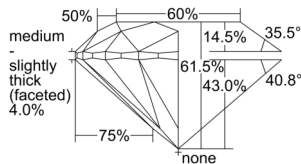

GIA®

FACSIMILE

GIA REPORT 2507715734

Verify this report at GIA.edu

GIA NATURAL DIAMOND DOSSIER®

November 11, 2024
GIA Report Number 2507715734
Shape and Cutting Style ..... Round Brilliant
Measurements ..... 5.76 - 5.80 x 3.55 mm

GRADING RESULTS

Carat Weight ..... 0.75 carat
Color Grade ..... H
Clarity Grade S11
Cut Grade ..... Excellent

ADDITIONAL GRADING INFORMATION

Polish ..... Excellent
Symmetry ..... Excellent
Fluorescence ..... Faint
Clarity Characteristics ..... Cloud, Crystal
Inscription(s): GIA 2507715734

PROPORTIONS

Profile to actual proportions