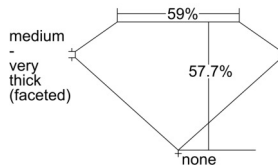

GIA®

FACSIMILE

GIA REPORT 2507715961

Verify this report at GIA.edu

GIA NATURAL DIAMOND DOSSIER®

October 22, 2024
GIA Report Number 2507715961
Shape and Cutting Style ..... Heart Brilliant
Measurements ..... 4.72 x 5.46 x 3.15 mm

GRADING RESULTS

Carat Weight ..... 0.47 carat
Color Grade ..... E
Clarity Grade VS1

ADDITIONAL GRADING INFORMATION

Polish ..... Excellent
Symmetry ..... Very Good
Fluorescence ..... None
Clarity Characteristics..... Feather, Needle, Cloud, Pinpoint
Inscription(s): GIA 2507715961

PROPORTIONS

Profile not to actual proportions

GRADING SCALES

GIA COLOR SCALE		GIA CLARITY SCALE			
COLORLESS	D	VERY VERY SLIGHTLY INCLUDED	FLAWLESS		
	E		INTERNALLY FLAWLESS		
	F		VVS₁		
	G		VVS₂		
	NEAR COLORLESS	H	VERY SLIGHTLY INCLUDED	VS₁	
		I		VS₂	
		FAINT	J	SLIGHTLY INCLUDED	SI₁
			K		SI₂
	L		I₁		
	VERT LIGHT		M	INCLUDED	I₂
N			I₃		
O					
P					
LIGHT	Q				
	R				
	S				
	T				
	U				
	V				
W					
X					
Y					
Z