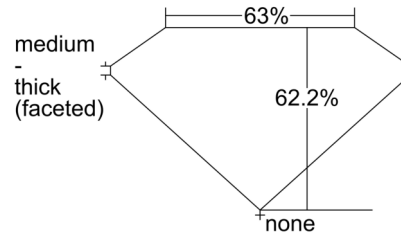

GIA NATURAL DIAMOND GRADING REPORT

November 07, 2024
 GIA Report Number 2507721333
 Shape and Cutting Style Oval Brilliant
 Measurements 10.01 x 7.09 x 4.41 mm

GRADING RESULTS

Carat Weight 2.02 carat
 Color Grade I
 Clarity Grade SI1

PROPORTIONS

Profile not to actual proportions

CLARITY CHARACTERISTICS

KEY TO SYMBOLS*

-  Twinning Wisp
-  Needle
-  Feather
-  Cloud
-  Crystal

* Red symbols denote internal characteristics (inclusions). Green or black symbols denote external characteristics (blemishes). Diagram is an approximate representation of the diamond, and symbols shown indicate type, position, and approximate size of clarity characteristics. All clarity characteristics may not be shown. Details of finish are not shown.