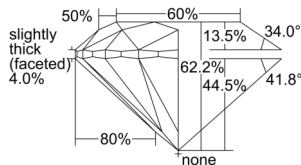

GIA®

FACSIMILE

GIA NATURAL DIAMOND DOSSIER®

October 24, 2024
GIA Report Number 2507731889
Shape and Cutting Style ..... Round Brilliant
Measurements ..... 5.38 - 5.40 x 3.35 mm

GRADING RESULTS

Carat Weight ..... 0.60 carat
Color Grade ..... G
Clarity Grade S11
Cut Grade ..... Excellent

ADDITIONAL GRADING INFORMATION

Polish ..... Excellent
Symmetry ..... Excellent
Fluorescence ..... None
Clarity Characteristics ..... Cloud
Inscription(s): GIA 2507731889

GIA REPORT 2507731889

Verify this report at GIA.edu

PROPORTIONS

Profile to actual proportions