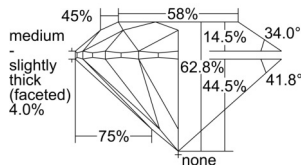

GIA®

FACSIMILE

GIA REPORT 2507734461

Verify this report at GIA.edu

GIA NATURAL DIAMOND DOSSIER®

October 25, 2024
GIA Report Number 2507734461
Shape and Cutting Style ..... Round Brilliant
Measurements ..... 6.19 - 6.24 x 3.90 mm

GRADING RESULTS

Carat Weight ..... 0.92 carat
Color Grade ..... J
Clarity Grade S11
Cut Grade ..... Excellent

ADDITIONAL GRADING INFORMATION

Polish ..... Excellent
Symmetry ..... Excellent
Fluorescence ..... None
Clarity Characteristics ..... Crystal, Cloud
Inscription(s): GIA 2507734461

PROPORTIONS

Profile to actual proportions

GRADING SCALES

GIA COLOR SCALE	GIA CLARITY SCALE	GIA CUT SCALE	
D	FLAWLESS	EXCELLENT	
E	INTERNALLY FLAWLESS		
F		VVS₁	VERY GOOD
G	VVS₂		
H	VS₁	GOOD	
I	VS₂		
J	S1₁	FAIR	
K	S1₂		
L	I₁	POOR	
M	I₂		
N	I₃		
O			
P			
Q			
R			
S			
T			
U			
V			
W			
X			
Y			
Z