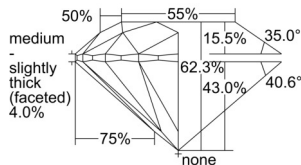

GIA®

FACSIMILE

GIA REPORT 2507746929

Verify this report at GIA.edu

GIA NATURAL DIAMOND DOSSIER®

October 25, 2024
GIA Report Number 2507746929
Shape and Cutting Style ..... Round Brilliant
Measurements ..... 5.08 - 5.10 x 3.17 mm

GRADING RESULTS

Carat Weight ..... 0.51 carat
Color Grade ..... D
Clarity Grade VVS2
Cut Grade ..... Excellent

ADDITIONAL GRADING INFORMATION

Polish ..... Excellent
Symmetry ..... Excellent
Fluorescence ..... Medium Blue
Clarity Characteristics ..... Pinpoint
Inscription(s): GIA 2507746929

PROPORTIONS

Profile to actual proportions

GRADING SCALES

GIA COLOR SCALE	GIA CLARITY SCALE	GIA CUT SCALE	
D	FLAWLESS	EXCELLENT	
E	INTERNALLY FLAWLESS		
F		VVS₁	VERY GOOD
G	VVS₂		
H	VS₁	GOOD	
I	VS₂		
J	SI₁	FAIR	
K	SI₂		
L	I₁	POOR	
M	I₂		
N	I₃		
O			
P			
Q			
R			
S			
T			
U			
V			
W			
X			
Y			
Z