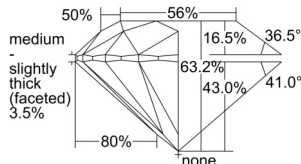

GIA®

FACSIMILE

GIA REPORT 2507758869

Verify this report at GIA.edu

GIA NATURAL DIAMOND DOSSIER®

October 29, 2024
GIA Report Number 2507758869
Shape and Cutting Style ..... Round Brilliant
Measurements ..... 5.37 - 5.39 x 3.40 mm

GRADING RESULTS

Carat Weight ..... 0.60 carat
Color Grade ..... E
Clarity Grade VVS1
Cut Grade ..... Excellent

ADDITIONAL GRADING INFORMATION

Polish ..... Excellent
Symmetry ..... Excellent
Fluorescence ..... Medium Blue
Clarity Characteristics..... Pinpoint, Surface Graining
Inscription(s): GIA 2507758869

PROPORTIONS

Profile to actual proportions

GRADING SCALES

GIA COLOR SCALE	GIA CLARITY SCALE	GIA CUT SCALE	
D	FLAWLESS	EXCELLENT	
E	INTERNALLY FLAWLESS		
F		VVS₁	VERY GOOD
G	VVS₂		
H	VS₁	GOOD	
I	VS₂		
J	SI₁	FAIR	
K	SI₂		
L	I₁	POOR	
M	I₂		
N	I₃		
O			
P			
Q			
R			
S			
T			
U			
V			
W			
X			
Y			
Z