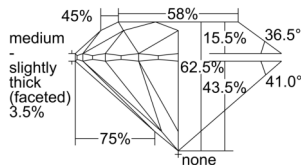

GIA®

FACSIMILE

GIA REPORT 2507761514

Verify this report at GIA.edu

GIA NATURAL DIAMOND DOSSIER®

October 28, 2024
GIA Report Number 2507761514
Shape and Cutting Style ..... Round Brilliant
Measurements ..... 5.72 - 5.77 x 3.59 mm

GRADING RESULTS

Carat Weight ..... 0.73 carat
Color Grade ..... D
Clarity Grade S11
Cut Grade ..... Excellent

ADDITIONAL GRADING INFORMATION

Polish ..... Excellent
Symmetry ..... Excellent
Fluorescence ..... Faint
Clarity Characteristics ..... Crystal
Inscription(s): GIA 2507761514

PROPORTIONS

Profile to actual proportions

GRADING SCALES

GIA COLOR SCALE	GIA CLARITY SCALE	GIA CUT SCALE
D	FLAWLESS	EXCELLENT
E	INTERNALLY FLAWLESS	
F	VVS₁	VERY GOOD
G		
H	VS₁	GOOD
I		
J	SI₁	FAIR
K		
L	I₁	POOR
M		
N	I₂	
O	I₃	
P		
Q		
R		
S		
T		
U		
V		
W		
X		
Y		
Z