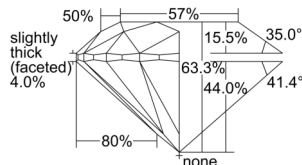

GIA®

FACSIMILE

GIA REPORT 2507762931

Verify this report at GIA.edu

GIA NATURAL DIAMOND DOSSIER®

October 28, 2024
GIA Report Number 2507762931
Shape and Cutting Style ..... Round Brilliant
Measurements ..... 5.37 - 5.40 x 3.41 mm

GRADING RESULTS

Carat Weight ..... 0.61 carat
Color Grade ..... D
Clarity Grade VVS1
Cut Grade ..... Excellent

ADDITIONAL GRADING INFORMATION

Polish ..... Excellent
Symmetry ..... Excellent
Fluorescence ..... None
Clarity Characteristics ..... Pinpoint
Inscription(s): GIA 2507762931

PROPORTIONS

Profile to actual proportions

GRADING SCALES

GIA COLOR SCALE	GIA CLARITY SCALE	GIA CUT SCALE	
D	FLAWLESS	EXCELLENT	
E	INTERNALLY FLAWLESS		
F		VVS₁	VERY GOOD
G	VVS₂		
H	VS₁	GOOD	
I	VS₂		
J	SI₁	FAIR	
K	SI₂		
L	I₁	POOR	
M	I₂		
N	I₃		
O			
P			
Q			
R			
S			
T			
U			
V			
W			
X			
Y			
Z