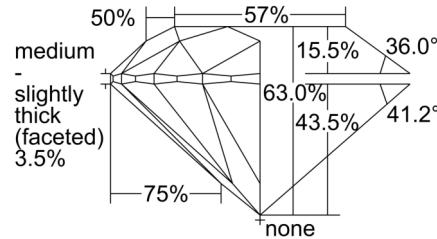

GIA NATURAL DIAMOND GRADING REPORT

November 06, 2024
GIA Report Number 2507772224
Shape and Cutting Style ..... Round Brilliant
Measurements ..... 7.99 - 8.01 x 5.04 mm

GRADING RESULTS

Carat Weight ..... 2.00 carat
Color Grade ..... F
Clarity Grade VVS2
Cut Grade ..... Excellent

ADDITIONAL GRADING INFORMATION

Polish ..... Excellent
Symmetry ..... Excellent
Fluorescence ..... None
Inscription(s): GIA 2507772224
Comments: Additional pinpoints are not shown.

PROPORTIONS

Profile to actual proportions