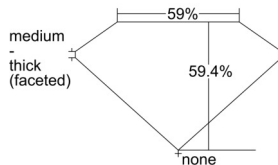

GIA®

FACSIMILE

GIA REPORT 2507779592

Verify this report at GIA.edu

GIA NATURAL DIAMOND DOSSIER®

October 29, 2024
GIA Report Number 2507779592
Shape and Cutting Style ..... Heart Brilliant
Measurements ..... 5.60 x 6.52 x 3.87 mm

GRADING RESULTS

Carat Weight ..... 0.80 carat
Color Grade ..... F
Clarity Grade VS1

ADDITIONAL GRADING INFORMATION

Polish ..... Excellent
Symmetry ..... Excellent
Fluorescence ..... None
Clarity Characteristics ..... Feather
Inscription(s): GIA 2507779592

PROPORTIONS

Profile not to actual proportions

GRADING SCALES

GIA COLOR SCALE		GIA CLARITY SCALE			
COLORLESS	D	VERY VERY SLIGHTLY INCLUDED	FLAWLESS		
	E		INTERNALLY FLAWLESS		
	F	VERY SLIGHTLY INCLUDED	VVS₁		
	G		VVS₂		
	H		VS₁		
	NEAR COLORLESS	I	SLIGHTLY INCLUDED	VS₂	
		J		SI₁	
		FAINT	K	INCLUDED	SI₂
			L		I₁
			M		I₂
VERT LIGHT	N	LIGHT	I₃		
	O				
	P				
	Q				
	R