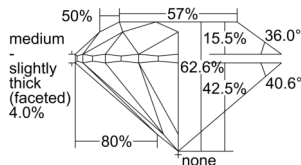

GIA®

FACSIMILE

GIA REPORT 2507786849

Verify this report at GIA.edu

GIA NATURAL DIAMOND DOSSIER®

November 06, 2024
GIA Report Number 2507786849
Shape and Cutting Style ..... Round Brilliant
Measurements ..... 5.77 - 5.81 x 3.62 mm

GRADING RESULTS

Carat Weight ..... 0.75 carat
Color Grade ..... F
Clarity Grade S11
Cut Grade ..... Excellent

ADDITIONAL GRADING INFORMATION

Polish ..... Excellent
Symmetry ..... Excellent
Fluorescence ..... None
Clarity Characteristics ..... Cloud, Feather
Inscription(s): GIA 2507786849

PROPORTIONS

Profile to actual proportions

GRADING SCALES

GIA COLOR SCALE	GIA CLARITY SCALE	GIA CUT SCALE	
D	FLAWLESS	EXCELLENT	
E	INTERNALLY FLAWLESS		
F		VVS₁	VERY GOOD
G	VVS₂		
H	VS₁	GOOD	
I	VS₂		
J	S1₁	FAIR	
K	S1₂		
L	I₁	POOR	
M	I₂		
N	I₃		
O			
P			
Q			
R			
S			
T			
U			
V			
W			
X			
Y			
Z