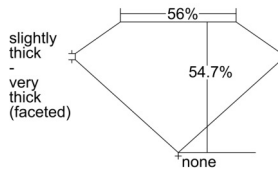

GIA®

FACSIMILE

GIA REPORT 2507823774

Verify this report at GIA.edu

GIA NATURAL DIAMOND DOSSIER®

November 08, 2024
GIA Report Number 2507823774
Shape and Cutting Style ..... Heart Brilliant
Measurements ..... 6.17 x 6.76 x 3.70 mm

GRADING RESULTS

Carat Weight ..... 0.90 carat
Color Grade ..... H
Clarity Grade VVS2

ADDITIONAL GRADING INFORMATION

Polish ..... Very Good
Symmetry ..... Very Good
Fluorescence ..... None
Clarity Characteristics ..... Feather
Inscription(s): GIA 2507823774

PROPORTIONS

Profile not to actual proportions

GRADING SCALES

GIA COLOR SCALE		GIA CLARITY SCALE	
COLORLESS	D	VERY VERY SLIGHTLY INCLUDED	FLAWLESS
	E		INTERNALLY FLAWLESS
	F		VVS₁
	G		VVS₂
	H		VS₁
	I		VS₂
	J		SI₁
	K		SI₂
	L		I₁
	M		I₂
NEAR COLORLESS	N	SLIGHTLY INCLUDED	I₃
	O		
	P		
	Q		
FAINT	R		
	S		
	T		
	U		
VERT LIGHT	V		
	W		
	X		
	Y		
LIGHT	Z