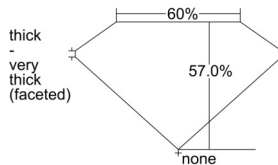

GIA®

FACSIMILE

GIA REPORT 2507838445

Verify this report at gia.edu

GIA NATURAL DIAMOND DOSSIER®

November 11, 2024
GIA Report Number 2507838445
Shape and Cutting Style ..... Marquise Brilliant
Measurements ..... 9.12 x 4.76 x 2.72 mm

GRADING RESULTS

Carat Weight ..... 0.70 carat
Color Grade I
Clarity Grade VS1

ADDITIONAL GRADING INFORMATION

Polish ..... Excellent
Symmetry ..... Very Good
Fluorescence ..... None
Clarity Characteristics ..... Crystal, Pinpoint
Inscription(s): GIA 2507838445

PROPORTIONS

Profile not to actual proportions

GRADING SCALES

GIA COLOR SCALE		GIA CLARITY SCALE			
COLORLESS	D	VERY VERY SLIGHTLY INCLUDED	FLAWLESS		
	E		INTERNALLY FLAWLESS		
	F	VERY SLIGHTLY INCLUDED	VVS₁		
	G		VVS₂		
	H		VS₁		
	NEAR COLORLESS	I	SLIGHTLY INCLUDED	VS₂	
		J		SI₁	
		FAINT	K	INCLUDED	SI₂
			L		I₁
			M		I₂
VERT LIGHT	N	LIGHT	I₃		
	O				
	P				
	Q				
	R