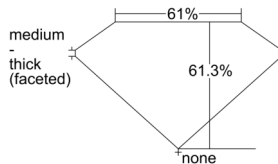

GIA®

FACSIMILE

GIA REPORT 2507838516

Verify this report at GIA.edu

GIA NATURAL DIAMOND DOSSIER®

November 12, 2024
GIA Report Number 2507838516
Shape and Cutting Style ..... Oval Brilliant
Measurements ..... 6.28 x 4.55 x 2.79 mm

GRADING RESULTS

Carat Weight ..... 0.51 carat
Color Grade ..... D
Clarity Grade SI1

ADDITIONAL GRADING INFORMATION

Polish ..... Excellent
Symmetry ..... Excellent
Fluorescence ..... None
Clarity Characteristics..... Crystal, Needle
Inscription(s): GIA 2507838516

PROPORTIONS

Profile not to actual proportions

GRADING SCALES

GIA COLOR SCALE		GIA CLARITY SCALE			
COLORLESS	D	VERY VERY SLIGHTLY INCLUDED	FLAWLESS		
	E		INTERNALLY FLAWLESS		
	F	VERY SLIGHTLY INCLUDED	VVS₁		
	G		VVS₂		
	H		VS₁		
	NEAR COLORLESS	I	SLIGHTLY INCLUDED	VS₂	
		J		SI₁	
		FAINT	K	INCLUDED	SI₂
			L		I₁
			M		I₂
VERT LIGHT	N	LIGHT	I₃		
	O				
	P				
	Q				
	R