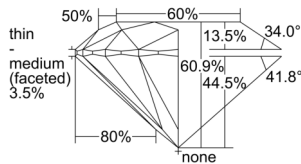

GIA®

FACSIMILE

GIA REPORT 2507841564

Verify this report at GIA.edu

GIA NATURAL DIAMOND DOSSIER®

November 11, 2024
GIA Report Number 2507841564
Shape and Cutting Style ..... Round Brilliant
Measurements ..... 6.23 - 6.26 x 3.81 mm

GRADING RESULTS

Carat Weight ..... 0.90 carat
Color Grade ..... D
Clarity Grade VVS2
Cut Grade ..... Excellent

ADDITIONAL GRADING INFORMATION

Polish ..... Excellent
Symmetry ..... Excellent
Fluorescence ..... None
Clarity Characteristics ..... Pinpoint
Inscription(s): GIA 2507841564

PROPORTIONS

Profile to actual proportions

GRADING SCALES

GIA COLOR SCALE	GIA CLARITY SCALE	GIA CUT SCALE	
D	FLAWLESS	EXCELLENT	
E	INTERNALLY FLAWLESS		
F		VVS₁	VERY GOOD
G	VVS₂		
H	VS₁	GOOD	
I	VS₂		
J	SI₁	FAIR	
K	SI₂		
L	I₁	POOR	
M	I₂		
N	I₃		
O			
P			
Q			
R			
S			
T			
U			
V			
W			
X			
Y			
Z