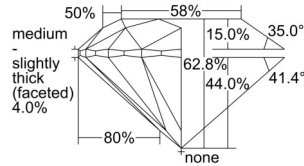

GIA®

FACSIMILE

GIA REPORT 2507849116

Verify this report at GIA.edu

GIA NATURAL DIAMOND DOSSIER®

November 13, 2024
GIA Report Number 2507849116
Shape and Cutting Style ..... Round Brilliant
Measurements ..... 5.61 - 5.68 x 3.54 mm

GRADING RESULTS

Carat Weight ..... 0.70 carat
Color Grade ..... H
Clarity Grade S11
Cut Grade ..... Excellent

ADDITIONAL GRADING INFORMATION

Polish ..... Excellent
Symmetry ..... Very Good
Fluorescence ..... None
Clarity Characteristics ..... Crystal, Cloud
Inscription(s): GIA 2507849116

PROPORTIONS

Profile to actual proportions

GRADING SCALES

GIA COLOR SCALE

COLORESS	D
	E
	F
	G
	H
	I
	J
NEAR COLORESS	K
	L
Faint	M
	N
	O
	P
	R
	S
	T
	U
	V
	W
	X
	Y
Light	Z

GIA CLARITY SCALE

FLAWLESS	VERY VERY SLIGHTLY INCLUDED	I₁	
			I₂
INTERNALLY FLAWLESS	VERY SLIGHTLY INCLUDED	S1₁	
		S1₂	
VVS₁	SLIGHTLY INCLUDED	I₁	
		I₂	
VVS₂	INCLUDED	I₂	
		I₃	

GIA CUT SCALE

EXCELLENT	VERY GOOD	GOOD	FAIR	POOR