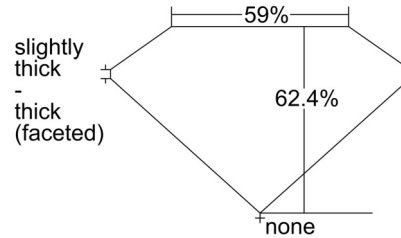

PROPORTIONS

Profile not to actual proportions