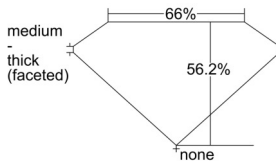

GIA®

FACSIMILE

GIA REPORT 2507866171

Verify this report at GIA.edu

GIA NATURAL DIAMOND DOSSIER®

November 18, 2024
GIA Report Number 2507866171
Shape and Cutting Style ..... Heart Brilliant
Measurements ..... 4.14 x 4.73 x 2.66 mm

GRADING RESULTS

Carat Weight ..... 0.32 carat
Color Grade ..... G
Clarity Grade VVS1

ADDITIONAL GRADING INFORMATION

Polish ..... Excellent
Symmetry ..... Excellent
Fluorescence ..... None
Clarity Characteristics ..... Chip, Feather
Inscription(s): GIA 2507866171

PROPORTIONS

Profile not to actual proportions

GRADING SCALES

GIA COLOR SCALE		GIA CLARITY SCALE			
COLORLESS	D	VERY VERY SLIGHTLY INCLUDED	FLAWLESS		
	E		INTERNALLY FLAWLESS		
	F	VERY SLIGHTLY INCLUDED	VVS₁		
	G		VVS₂		
	H		VS₁		
	NEAR COLORLESS	I	SLIGHTLY INCLUDED	VS₂	
		J		SI₁	
		FAINT	K	INCLUDED	SI₂
			L		I₁
			M		I₂
VERT LIGHT			N	INCLUDED	I₃
			O		
			P		
	Q				
LIGHT	R				
	S				
	T				
	U				
	V				
	Z