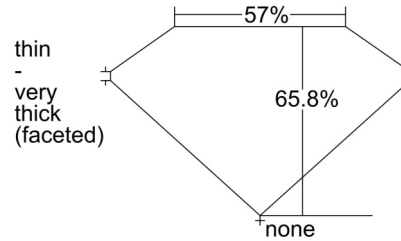

PROPORTIONS

Profile not to actual proportions