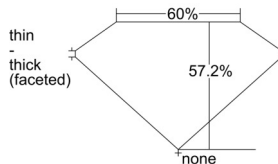

GIA®

FACSIMILE

GIA REPORT 2507887498

Verify this report at GIA.edu

GIA NATURAL DIAMOND DOSSIER®

November 19, 2024
GIA Report Number 2507887498
Shape and Cutting Style ..... Heart Brilliant
Measurements ..... 5.49 x 6.17 x 3.52 mm

GRADING RESULTS

Carat Weight ..... 0.70 carat
Color Grade L
Clarity Grade SI1

ADDITIONAL GRADING INFORMATION

Polish ..... Excellent
Symmetry ..... Excellent
Fluorescence ..... Faint
Clarity Characteristics ..... Feather
Inscription(s): GIA 2507887498

PROPORTIONS

Profile not to actual proportions

GRADING SCALES

GIA COLOR SCALE		GIA CLARITY SCALE			
COLORLESS	D	VERY VERY SLIGHTLY INCLUDED	FLAWLESS		
	E		INTERNALLY FLAWLESS		
	F	VERY SLIGHTLY INCLUDED	VVS₁		
	G		VVS₂		
	H		VS₁		
	NEAR COLORLESS	I	SLIGHTLY INCLUDED	VS₂	
		J		SI₁	
		FAINT	K	INCLUDED	SI₂
			L		I₁
			M		I₂
VERT LIGHT	N	LIGHT	I₃		
	O				
	P				
	Q				
	R				
	S				
	T