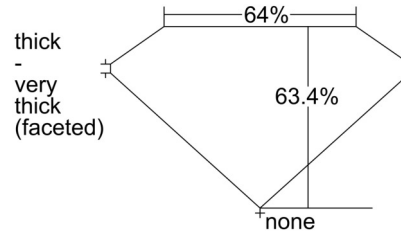

Verify this report at GIA.edu

FACSIMILE

This is a digital representation of the original GIA Report. This representation might not be accepted in lieu of the original GIA Report in certain circumstances. The original GIA Report includes certain security features which are not reproducible on this facsimile.

GIA NATURAL DIAMOND GRADING REPORT

November 26, 2024
GIA Report Number 2507905255
Shape and Cutting Style ..... Oval Brilliant
Measurements ..... 9.48 x 6.57 x 4.16 mm

GRADING RESULTS

Carat Weight ..... 1.70 carat
Color Grade ..... H
Clarity Grade VS1

ADDITIONAL GRADING INFORMATION

Polish ..... Excellent
Symmetry ..... Very Good
Fluorescence ..... Faint
Inscription(s): GIA 2507905255

Comments: Additional clouds are not shown. Pinpoints are not shown.

PROPORTIONS

Profile not to actual proportions