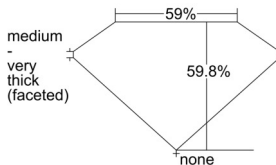

GIA®

FACSIMILE

GIA REPORT 2507907921

Verify this report at GIA.edu

GIA NATURAL DIAMOND DOSSIER®

November 27, 2024
GIA Report Number 2507907921
Shape and Cutting Style ..... Heart Brilliant
Measurements ..... 5.28 x 6.19 x 3.70 mm

GRADING RESULTS

Carat Weight ..... 0.71 carat
Color Grade ..... E
Clarity Grade VS2

ADDITIONAL GRADING INFORMATION

Polish ..... Excellent
Symmetry ..... Excellent
Fluorescence ..... None
Clarity Characteristics ..... Crystal
Inscription(s): GIA 2507907921

PROPORTIONS

Profile not to actual proportions

GRADING SCALES

GIA COLOR SCALE		GIA CLARITY SCALE			
COLORLESS	D	VERY VERY SLIGHTLY INCLUDED	FLAWLESS		
	E		INTERNALLY FLAWLESS		
	F		VVS₁		
	G		VVS₂		
	NEAR COLORLESS	H	VERY SLIGHTLY INCLUDED	VS₁	
		I		VS₂	
		FAINT	J	SLIGHTLY INCLUDED	SI₁
			K		SI₂
	L		I₁		
	VERT LIGHT		M	INCLUDED	I₂
N			I₃		
O					
P					
LIGHT	Q				
	R				
	S				
	T				
	U				
	V				
	W				
	X				
	Y				
	Z