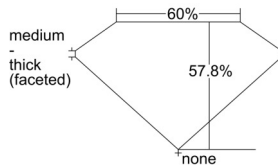

GIA®

FACSIMILE

GIA REPORT 2507918234

Verify this report at GIA.edu

GIA NATURAL DIAMOND DOSSIER®

November 29, 2024
GIA Report Number 2507918234
Shape and Cutting Style ..... Heart Brilliant
Measurements ..... 5.46 x 6.14 x 3.55 mm

GRADING RESULTS

Carat Weight ..... 0.71 carat
Color Grade ..... F
Clarity Grade VS2

ADDITIONAL GRADING INFORMATION

Polish ..... Excellent
Symmetry ..... Excellent
Fluorescence ..... None
Clarity Characteristics..... Crystal, Cloud, Feather
Inscription(s): GIA 2507918234

PROPORTIONS

Profile not to actual proportions

GRADING SCALES

GIA COLOR SCALE		GIA CLARITY SCALE	
COLORLESS	D	VERY VERY SLIGHTLY INCLUDED	FLAWLESS
	E		INTERNALLY FLAWLESS
	F		VVS₁
	G		VVS₂
	H		VS₁
	I		VS₂
	J		SI₁
	K		SI₂
	L		I₁
	M		I₂
NEAR COLORLESS	N	SLIGHTLY INCLUDED	I₃
	O		
	P		
	Q		
FAINT	R		
	S		
	T		
	U		
VERT LIGHT	V		
	W		
	X		
	Y		
LIGHT	Z