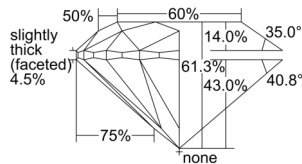

GIA®

FACSIMILE

GIA REPORT 2507924534

Verify this report at GIA.edu

GIA NATURAL DIAMOND DOSSIER®

December 03, 2024
GIA Report Number 2507924534
Shape and Cutting Style ..... Round Brilliant
Measurements ..... 4.29 - 4.32 x 2.64 mm

GRADING RESULTS

Carat Weight ..... 0.30 carat
Color Grade ..... F
Clarity Grade VVS1
Cut Grade ..... Excellent

ADDITIONAL GRADING INFORMATION

Polish ..... Excellent
Symmetry ..... Excellent
Fluorescence ..... Faint
Clarity Characteristics ..... Cloud, Pinpoint
Inscription(s): GIA 2507924534

PROPORTIONS

Profile to actual proportions

GRADING SCALES

GIA COLOR SCALE	GIA CLARITY SCALE	GIA CUT SCALE
COLOURLESS	FLAWLESS	EXCELLENT
D	INTERNALLY FLAWLESS	
E	VVS₁	VERY GOOD
F		
G	VVS₂	
H	VS₁	GOOD
I		
J	VS₂	
K	SI₁	FAIR
L		
M	SI₂	
N	I₁	POOR
O		
P	I₂	
Q	I₃	
R		
S		
T		
U		
V		
W		
X		
Y		
Z