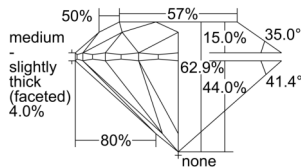

GIA®

FACSIMILE

GIA REPORT 2507928036

Verify this report at GIA.edu

GIA NATURAL DIAMOND DOSSIER®

December 03, 2024
GIA Report Number 2507928036
Shape and Cutting Style ..... Round Brilliant
Measurements ..... 6.18 - 6.20 x 3.89 mm

GRADING RESULTS

Carat Weight ..... 0.91 carat
Color Grade ..... F
Clarity Grade VS1
Cut Grade ..... Excellent

ADDITIONAL GRADING INFORMATION

Polish ..... Excellent
Symmetry ..... Excellent
Fluorescence ..... None
Clarity Characteristics..... Crystal, Cloud, Pinpoint
Inspection(s): GIA 2507928036

PROPORTIONS

Profile to actual proportions

GRADING SCALES

GIA COLOR SCALE	GIA CLARITY SCALE	GIA CUT SCALE	
D	FLAWLESS	EXCELLENT	
E	INTERNALLY FLAWLESS		
F		VVS₁	VERY GOOD
G	VVS₂		
H	VS₁	GOOD	
I	VS₂		
J	SI₁	FAIR	
K	SI₂		
L	I₁	POOR	
M			
N			
O	I₂		
P			
Q			
R	I₃		
S			
T			
U			
V			
W			
X			
Y			
Z