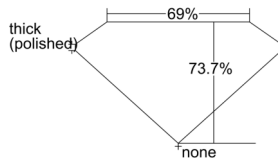

GIA®

FACSIMILE

GIA REPORT 2507935759

Verify this report at GIA.edu

GIA NATURAL DIAMOND DOSSIER®

December 04, 2024
GIA Report Number 2507935759
Shape and Cutting Style ..... Square Modified Brilliant
Measurements ..... 4.82 x 4.75 x 3.50 mm

GRADING RESULTS

Carat Weight ..... 0.73 carat
Color Grade ..... H
Clarity Grade VVS1

ADDITIONAL GRADING INFORMATION

Polish ..... Excellent
Symmetry ..... Excellent
Fluorescence ..... None
Clarity Characteristics ..... Pinpoint, Feather
Inscription(s): GIA 2507935759

PROPORTIONS

Profile not to actual proportions

GRADING SCALES

GIA COLOR SCALE		GIA CLARITY SCALE			
COLORLESS	D	VERY VERY SLIGHTLY INCLUDED	FLAWLESS		
	E		INTERNALLY FLAWLESS		
	F	VERY SLIGHTLY INCLUDED	VVS₁		
	G		VVS₂		
	H		VS₁		
	NEAR COLORLESS	I	SLIGHTLY INCLUDED	VS₂	
		J		SI₁	
		FAINT	K	INCLUDED	SI₂
			L		I₁
			M		I₂
VERT LIGHT	N	LIGHT	I₃		
	O				
	P				
	Q				
	R				
	S				
	T