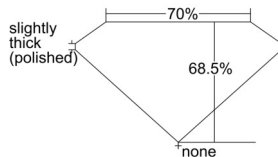

GIA®

FACSIMILE

GIA REPORT 2507935843

Verify this report at GIA.edu

GIA NATURAL DIAMOND DOSSIER®

December 05, 2024
GIA Report Number 2507935843
Shape and Cutting Style ..... Square Modified Brilliant
Measurements ..... 4.46 x 4.39 x 3.01 mm

GRADING RESULTS

Carat Weight ..... 0.50 carat
Color Grade I
Clarity Grade VS1

ADDITIONAL GRADING INFORMATION

Polish ..... Excellent
Symmetry ..... Very Good
Fluorescence ..... Faint
Clarity Characteristics..... Crystal, Feather, Pinpoint, Needle
Inspection(s): GIA 2507935843

PROPORTIONS

Profile not to actual proportions

GRADING SCALES

GIA COLOR SCALE		GIA CLARITY SCALE			
COLORLESS	D	VERY VERY SLIGHTLY INCLUDED	FLAWLESS		
	E		INTERNALLY FLAWLESS		
	F	VERY SLIGHTLY INCLUDED	VVS₁		
	G		VVS₂		
	H		VS₁		
	NEAR COLORLESS	I	SLIGHTLY INCLUDED	VS₂	
		J		SI₁	
		FAINT	K	INCLUDED	SI₂
			L		I₁
			M		I₂
VERT LIGHT	N	LIGHT	I₃		
	O				
	P				
	Q				
	R