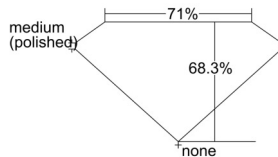

GIA®

FACSIMILE

GIA REPORT 2507941478

Verify this report at GIA.edu

GIA NATURAL DIAMOND DOSSIER®

December 05, 2024
GIA Report Number 2507941478
Shape and Cutting Style ..... Square Modified Brilliant
Measurements ..... 5.00 x 4.97 x 3.39 mm

GRADING RESULTS

Carat Weight ..... 0.70 carat
Color Grade ..... H
Clarity Grade VS1

ADDITIONAL GRADING INFORMATION

Polish ..... Excellent
Symmetry ..... Excellent
Fluorescence ..... None
Clarity Characteristics ..... Feather, Needle, Pinpoint
Inscription(s): GIA 2507941478

PROPORTIONS

Profile not to actual proportions

GRADING SCALES

GIA COLOR SCALE		GIA CLARITY SCALE			
COLORLESS	D	VERY VERY SLIGHTLY INCLUDED	FLAWLESS		
	E		INTERNALLY FLAWLESS		
	F		VVS₁		
	NEAR COLORLESS	G	VERY SLIGHTLY INCLUDED	VVS₂	
		H		VS₁	
		FAINT	I	SLIGHTLY INCLUDED	VS₂
			J		SI₁
			K	SI₂	
	LIGHT	L	INCLUDED	I₁	
		M		I₂	
N		I₃			
O					
P					
Q					
R