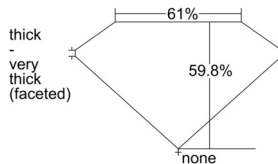

GIA®

FACSIMILE

GIA REPORT 2507946136

Verify this report at GIA.edu

GIA NATURAL DIAMOND DOSSIER®

December 05, 2024
GIA Report Number 2507946136
Shape and Cutting Style ..... Oval Brilliant
Measurements ..... 6.90 x 5.04 x 3.01 mm

GRADING RESULTS

Carat Weight ..... 0.70 carat
Color Grade ..... G
Clarity Grade VVS2

ADDITIONAL GRADING INFORMATION

Polish ..... Excellent
Symmetry ..... Excellent
Fluorescence ..... Faint
Clarity Characteristics ..... Pinpoint
Inscription(s): GIA 2507946136

PROPORTIONS

Profile not to actual proportions

GRADING SCALES

GIA COLOR SCALE		GIA CLARITY SCALE			
COLORLESS	D	VERY VERY SLIGHTLY INCLUDED	FLAWLESS		
	E		INTERNALLY FLAWLESS		
	F	VERY SLIGHTLY INCLUDED	VVS₁		
	G		VVS₂		
	H		VS₁		
	NEAR COLORLESS	I	SLIGHTLY INCLUDED	VS₂	
		J		SI₁	
		FAINT	K	INCLUDED	SI₂
			L		I₁
			M		I₂
VERT LIGHT	N	LIGHT	I₃		
	O				
	P				
	Q				
	R				
	S				
	T