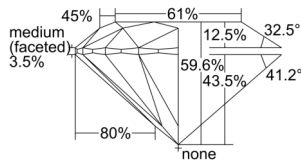

GIA®

FACSIMILE

GIA REPORT 2507947968

Verify this report at GIA.edu

GIA NATURAL DIAMOND DOSSIER®

December 06, 2024
GIA Report Number 2507947968
Shape and Cutting Style ..... Round Brilliant
Measurements ..... 3.99 - 4.01 x 2.38 mm

GRADING RESULTS

Carat Weight ..... 0.23 carat
Color Grade ..... D
Clarity Grade VS1
Cut Grade ..... Excellent

ADDITIONAL GRADING INFORMATION

Polish ..... Excellent
Symmetry ..... Excellent
Fluorescence ..... None
Clarity Characteristics..... Indented Natural, Pinpoint
Inspection(s): GIA 2507947968

PROPORTIONS

Profile to actual proportions