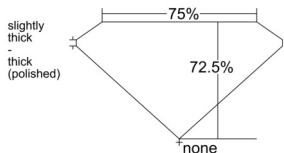

GIA®

FACSIMILE

GIA REPORT 2507963626

Verify this report at GIA.edu

GIA NATURAL DIAMOND DOSSIER®

December 10, 2024
GIA Report Number 2507963626
Shape and Cutting Style ..... Square Modified Brilliant
Measurements ..... 4.34 x 4.32 x 3.13 mm

GRADING RESULTS

Carat Weight ..... 0.50 carat
Color Grade ..... F
Clarity Grade VS2

ADDITIONAL GRADING INFORMATION

Polish ..... Excellent
Symmetry ..... Excellent
Fluorescence ..... None
Clarity Characteristics ..... Crystal, Cloud
Inspection(s): GIA 2507963626

PROPORTIONS

Profile not to actual proportions

GRADING SCALES

GIA COLOR SCALE		GIA CLARITY SCALE	
COLORLESS	D	VERY VERY SLIGHTLY INCLUDED	FLAWLESS
	E		INTERNALLY FLAWLESS
	F		VVS₁
	G		VVS₂
	H		VS₁
	I		VS₂
	J		SI₁
	K		SI₂
	L		I₁
	M		I₂
NEAR COLORLESS	N	SLIGHTLY INCLUDED	I₃
	O		
	P		
	Q		
FAINT	R		
	S		
	T		
	U		
VERT LIGHT	V		
	W		
	X		
	Y		
LIGHT	Z