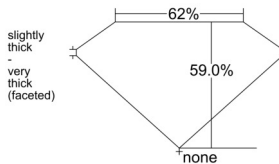

GIA®

FACSIMILE

GIA REPORT 2507972190

Verify this report at GIA.edu

GIA NATURAL DIAMOND DOSSIER®

December 11, 2024
GIA Report Number 2507972190
Shape and Cutting Style ..... Oval Brilliant
Measurements ..... 7.28 x 4.63 x 2.73 mm

GRADING RESULTS

Carat Weight ..... 0.60 carat
Color Grade I
Clarity Grade VS1

ADDITIONAL GRADING INFORMATION

Polish ..... Excellent
Symmetry ..... Excellent
Fluorescence ..... None
Clarity Characteristics ..... Cloud, Needle
Inscription(s): GIA 2507972190

PROPORTIONS

Profile not to actual proportions

GRADING SCALES

GIA COLOR SCALE		GIA CLARITY SCALE			
COLORLESS	D	VERY VERY SLIGHTLY INCLUDED	FLAWLESS		
	E		INTERNALLY FLAWLESS		
	F	VERY SLIGHTLY INCLUDED	VVS₁		
	G		VVS₂		
	H		VS₁		
	NEAR COLORLESS	I	SLIGHTLY INCLUDED	VS₂	
		J		SI₁	
		FAINT	K	INCLUDED	SI₂
			L		I₁
			M		I₂
VERT LIGHT	N	LIGHT	I₃		
	O				
	P				
	Q				
	R